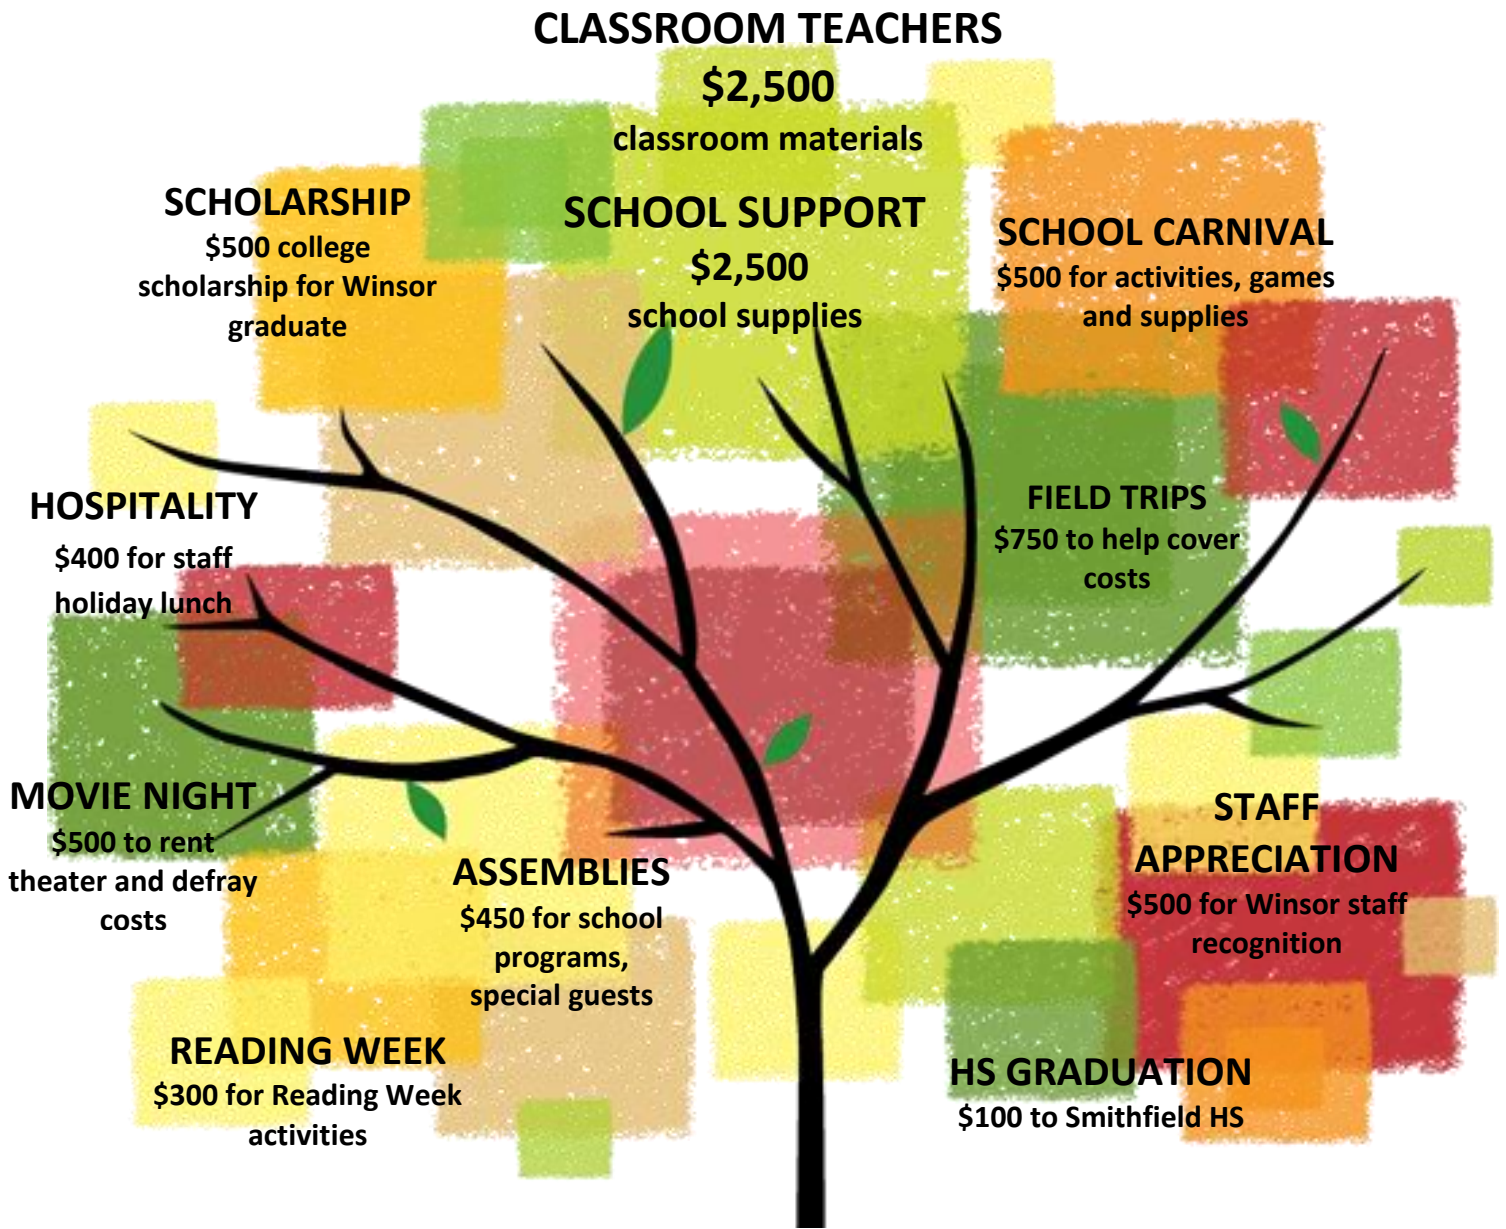

2016-2017 PTO Support

What does the William Winsor PTO Support?

A donation to the William Winsor PTO goes a long way!

Want to learn more? Visit <https://www.facebook.com/WilliamWinsorPTO/> and help us help our school!